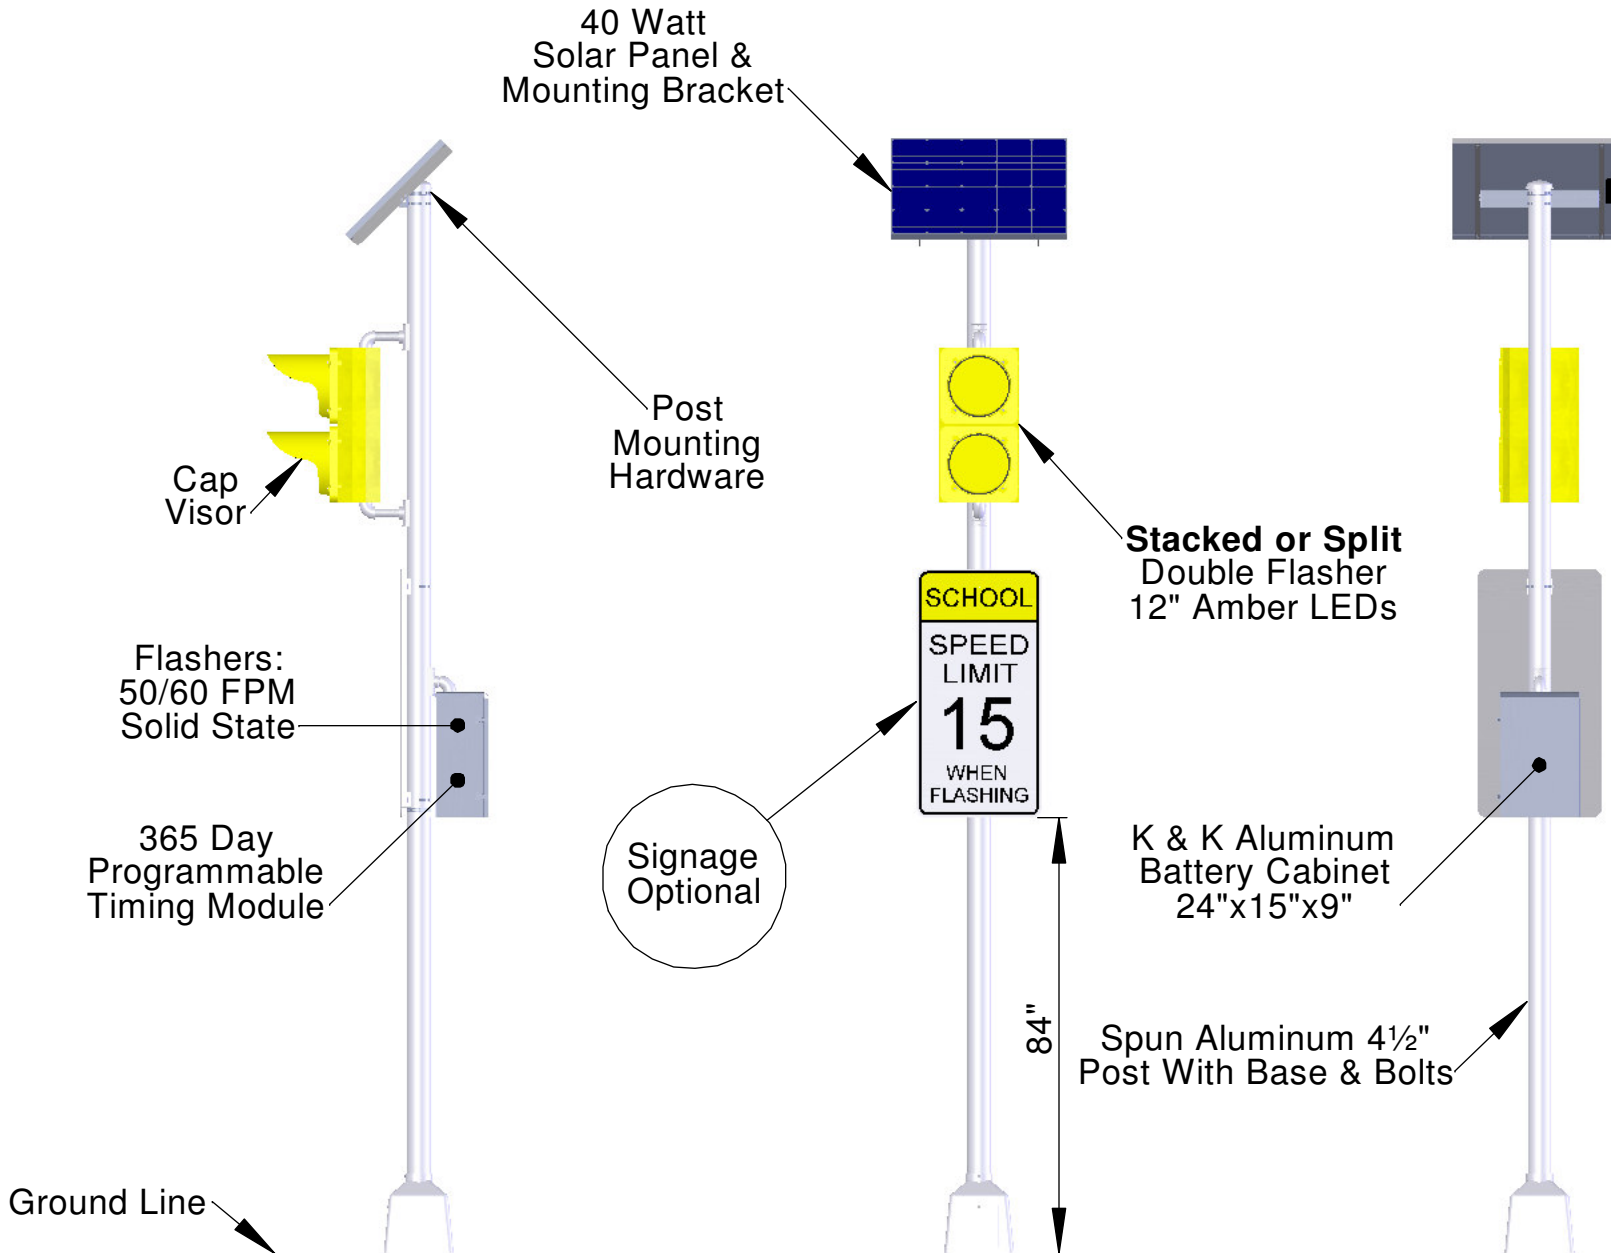

K & K SYSTEMS, INC.
 687 Palmetto Road
 Tupelo, MS 38801
 1-888-414-3003 www.k-k-systems.com

- FEATURES**
- Solid State Electronics
 - Solar Power
 - NCHRP 350 Crash Tested & Accepted
 - Meets MUTCD & ITE Standards
 - Set Up In 1-2 Hours
 - Custom Systems Available
- MOUNTING CAPABILITIES**
- U-Channel Post
 - Aluminum Post
 - Wooden Post
 - Metal Post
 - Square Tubing
- POST OPTIONS**
- Aluminum
 - U-Channel

Model 112 (School Zone Flasher)