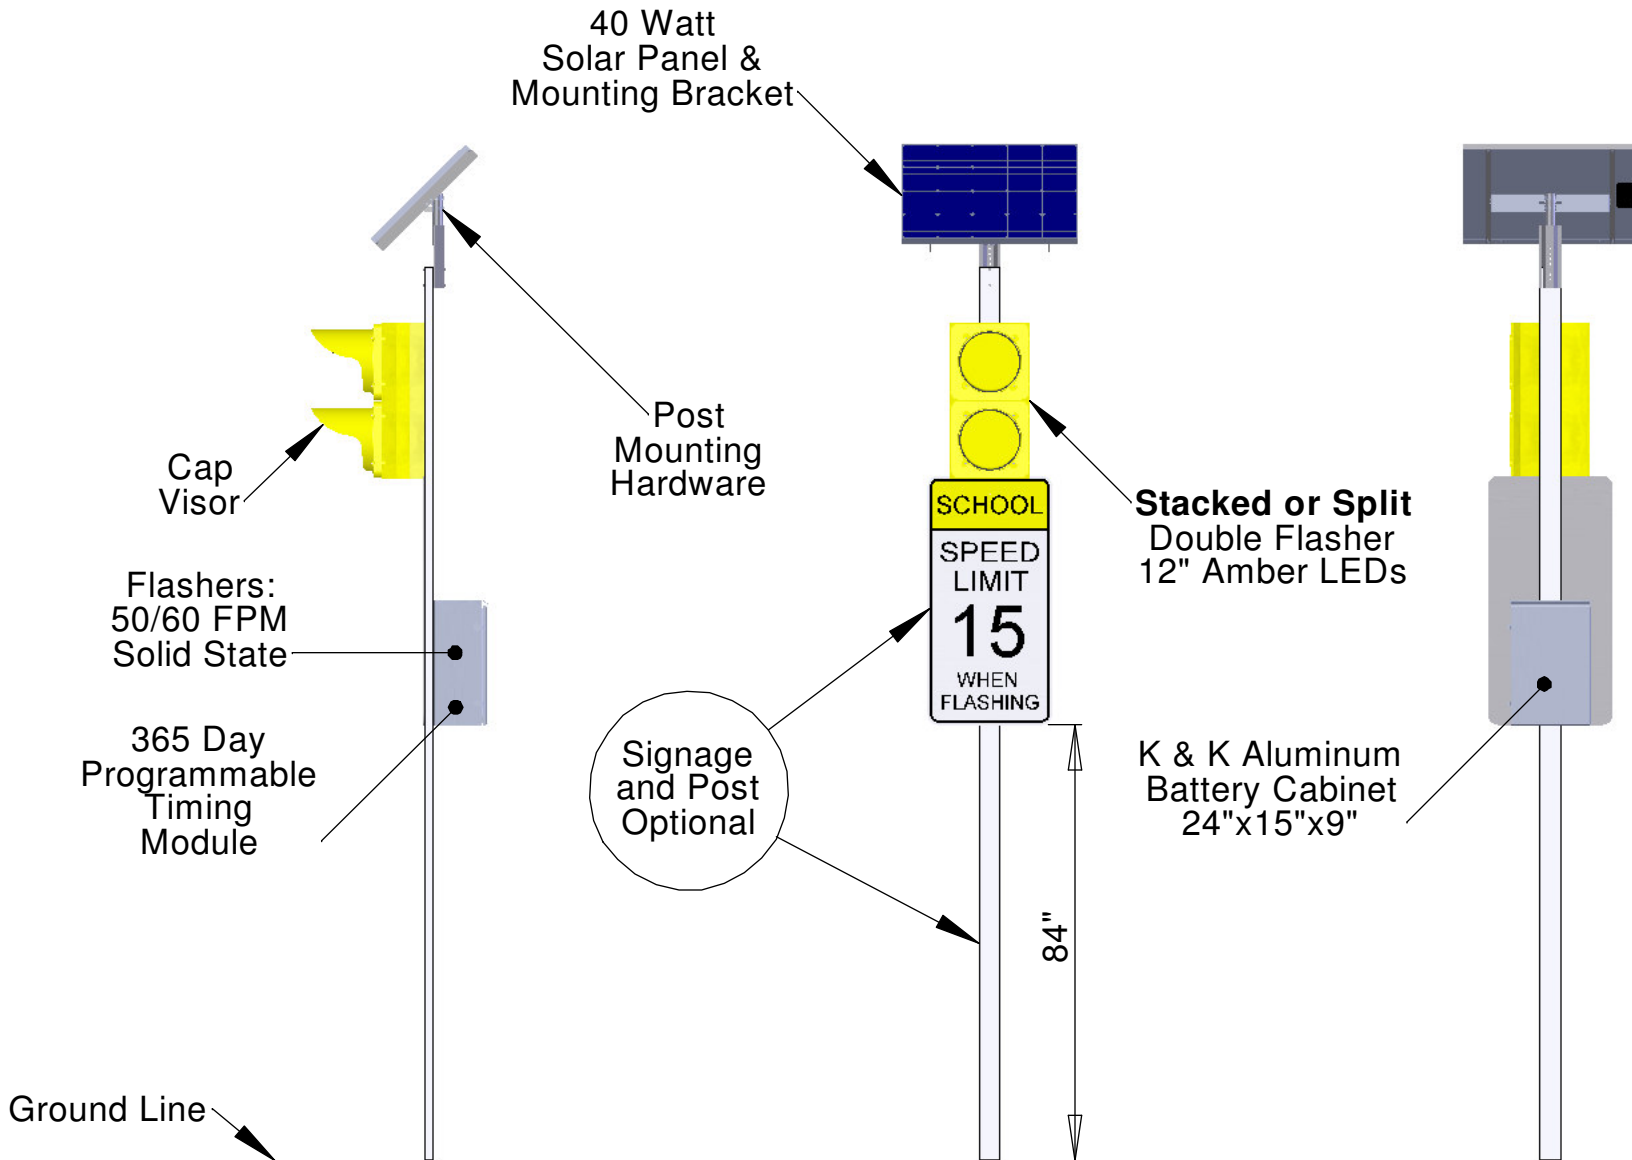

**K & K SYSTEMS, INC.**  
 687 Palmetto Road  
 Tupelo, MS 38801  
 1-888-414-3003 www.k-k-systems.com

- FEATURES**
- Solid State Electronics
  - Solar Power
  - NCHRP 350 Crash Tested & Accepted
  - Meets MUTCD & ITE Standards
  - Set Up In 1-2 Hours
  - Custom Systems Available
- MOUNTING CAPABILITIES**
- U-Channel Post
  - Aluminum Post
  - Wooden Post
  - Metal Post
  - Square Tubing
- POST OPTIONS**
- Aluminum
  - U-Channel

**Model 112 (School Zone Flasher)**