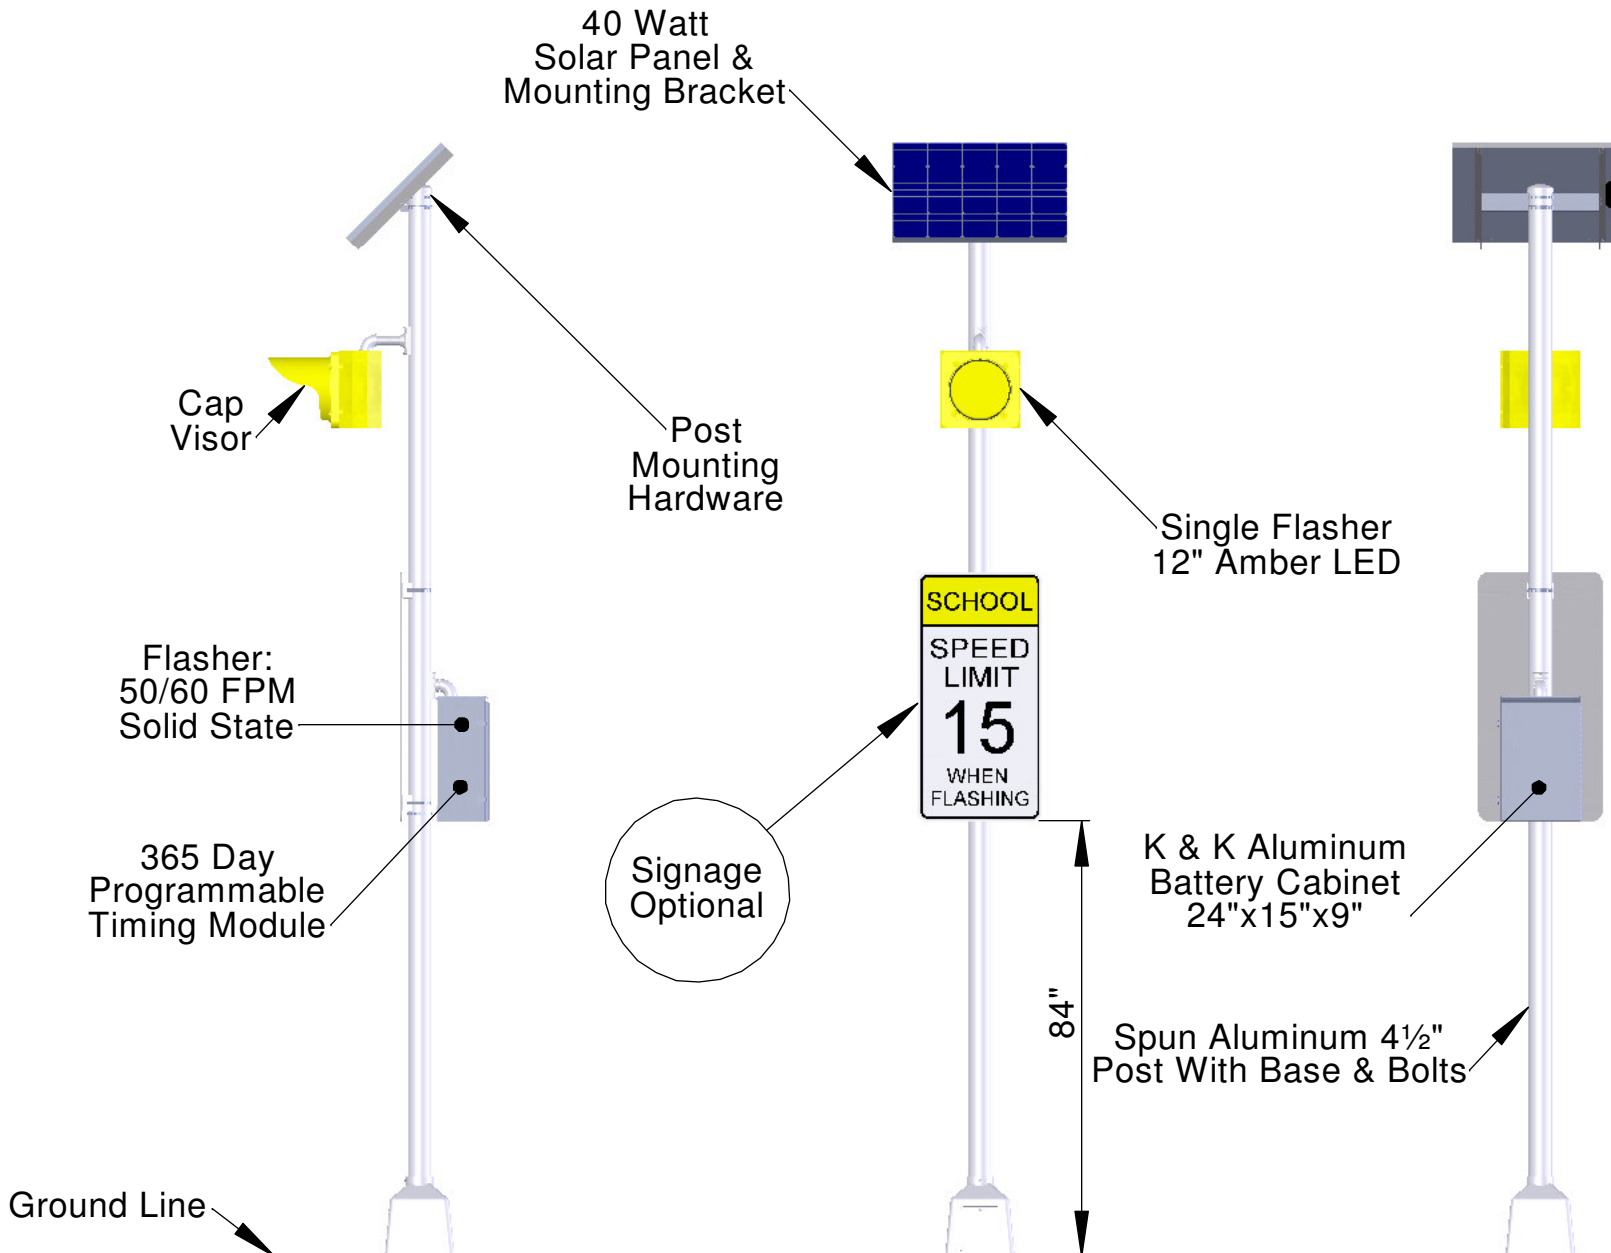

K & K SYSTEMS, INC.
 687 Palmetto Road
 Tupelo, MS 38801
 1-888-414-3003 www.k-k-systems.com

- FEATURES**
- Solid State Electronics
 - Solar Power
 - NCHRP 350 Crash Tested & Accepted
 - Meets MUTCD & ITE Standards
 - Set Up In 1-2 Hours
 - Custom Systems Available
- MOUNTING CAPABILITIES**
- U-Channel Post
 - Aluminum Post
 - Wooden Post
 - Metal Post
 - Square Tubing
- POST OPTIONS**
- Aluminum
 - U-Channel

Model 112s (School Zone Flasher)