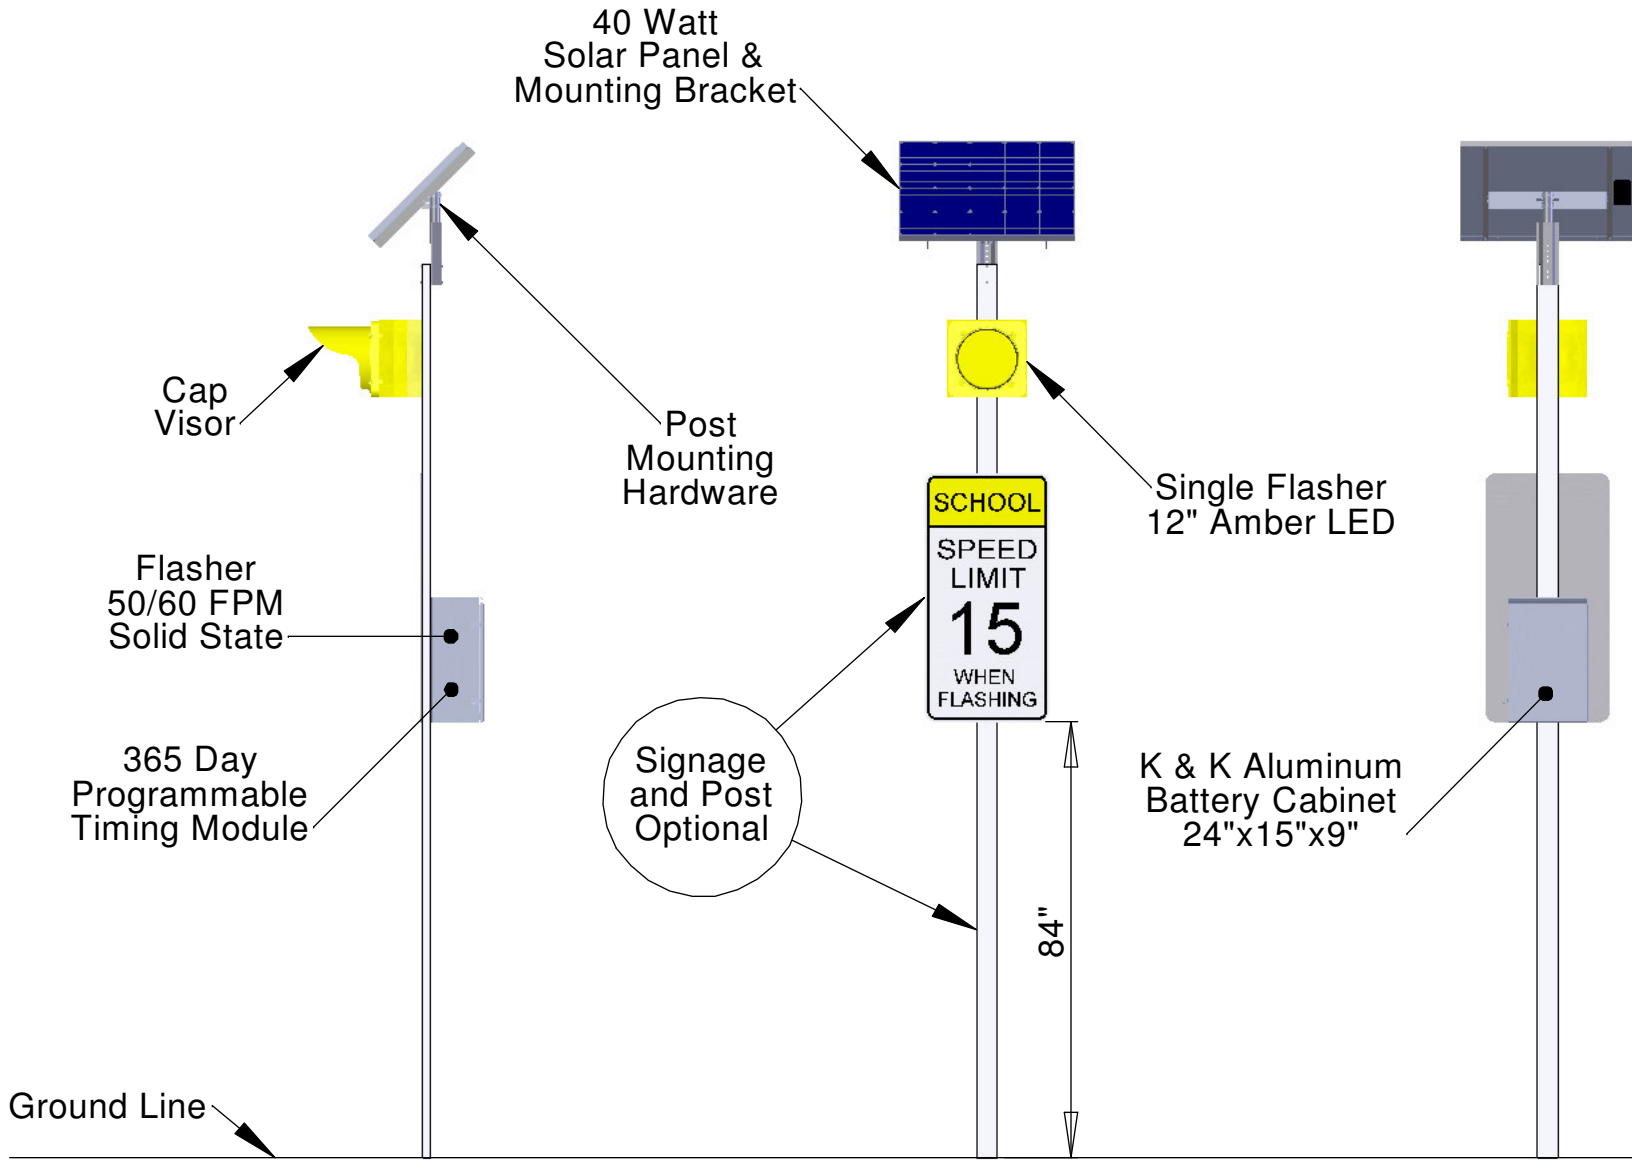

K & K SYSTEMS, INC.
 687 Palmetto Road
 Tupelo, MS 38801
 1-888-414-3003 www.k-k-systems.com

- FEATURES**
- Solid State Electronics
 - Solar Power
 - NCHRP 350 Crash Tested & Accepted
 - Meets MUTCD & ITE Standards
 - Set Up In 1-2 Hours
 - Custom Systems Available
- MOUNTING CAPABILITIES**
- U-Channel Post
 - Aluminum Post
 - Wooden Post
 - Metal Post
 - Square Tubing
- POST OPTIONS**
- Aluminum
 - U-Channel

Model 112s (School Zone Flasher)