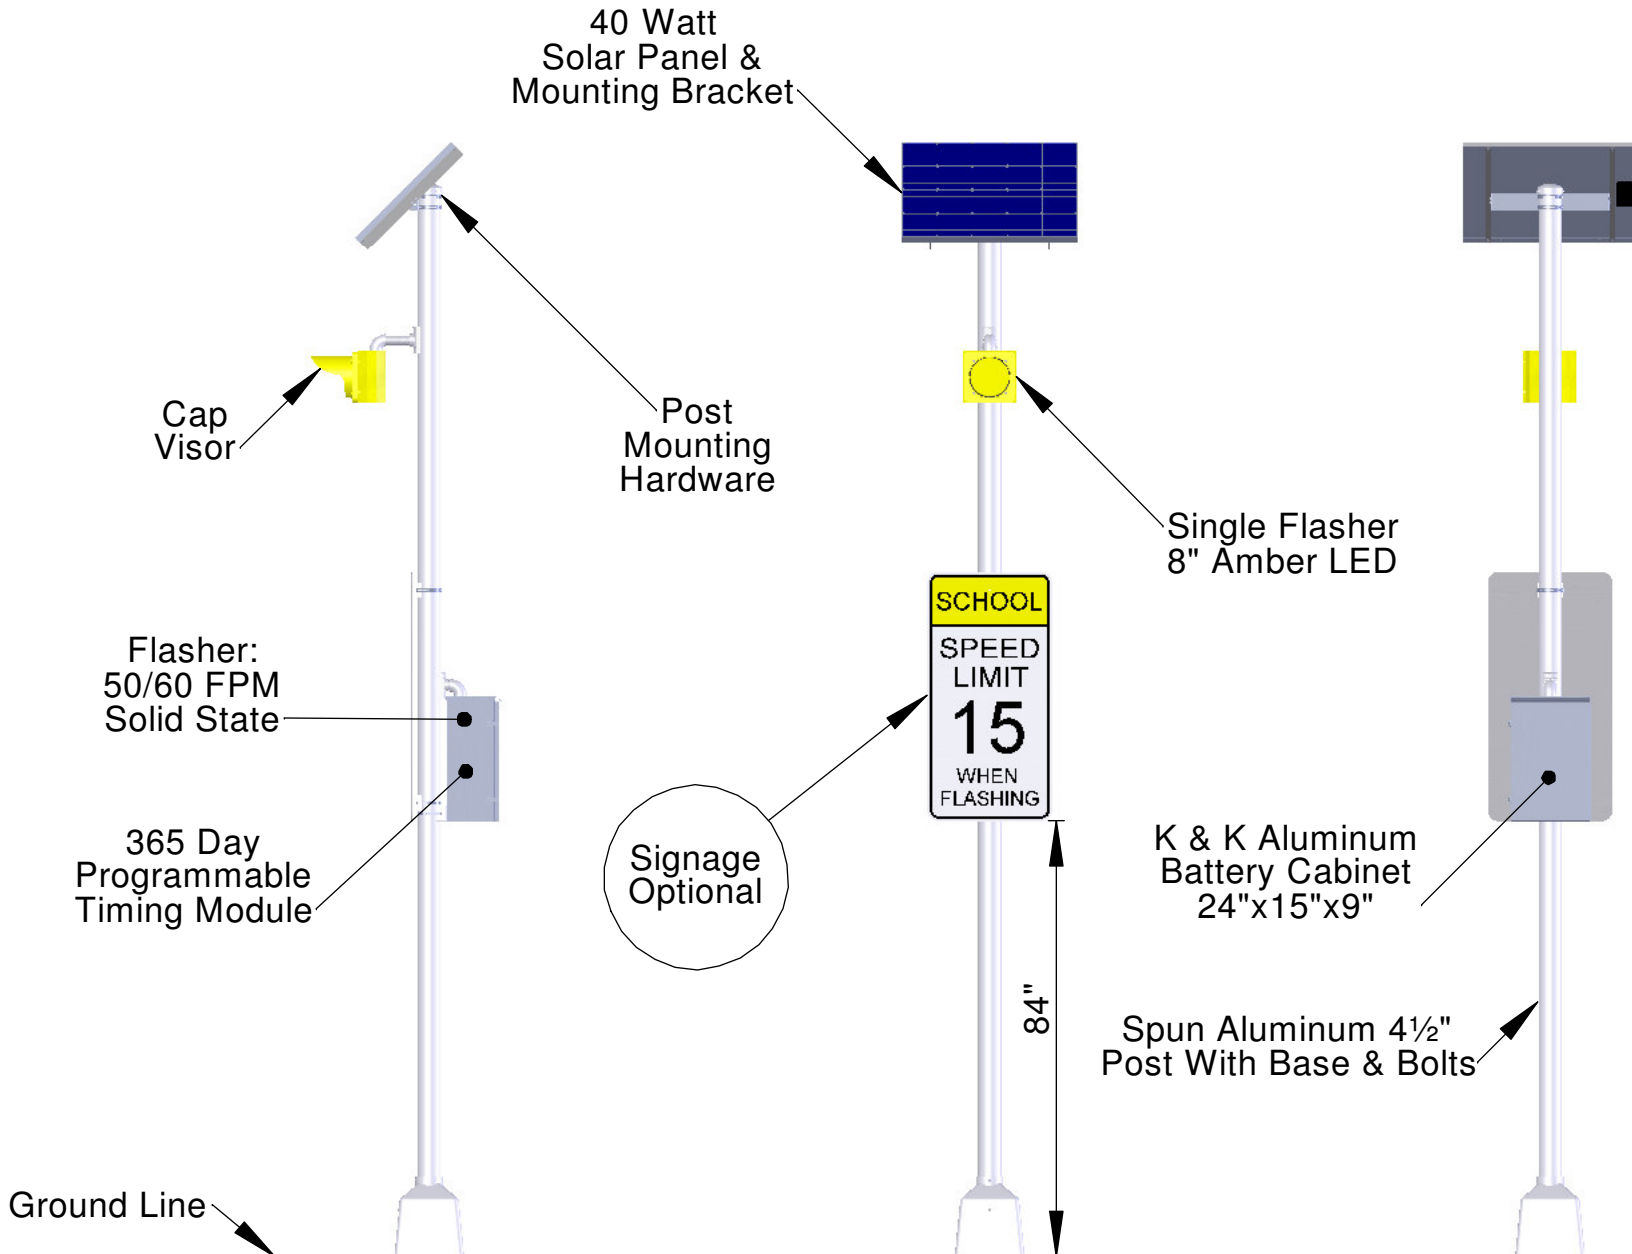

K & K SYSTEMS, INC.
 687 Palmetto Road
 Tupelo, MS 38801
 1-888-414-3003 www.k-k-systems.com

- FEATURES**
- Solid State Electronics
 - Solar Power
 - NCHRP 350 Crash Tested & Accepted
 - Meets MUTCD & ITE Standards
 - Set Up In 1-2 Hours
 - Custom Systems Available
- MOUNTING CAPABILITIES**
- U-Channel Post
 - Aluminum Post
 - Wooden Post
 - Metal Post
 - Square Tubing
- POST OPTIONS**
- Aluminum
 - U-Channel

Model 110s (School Zone Flasher)