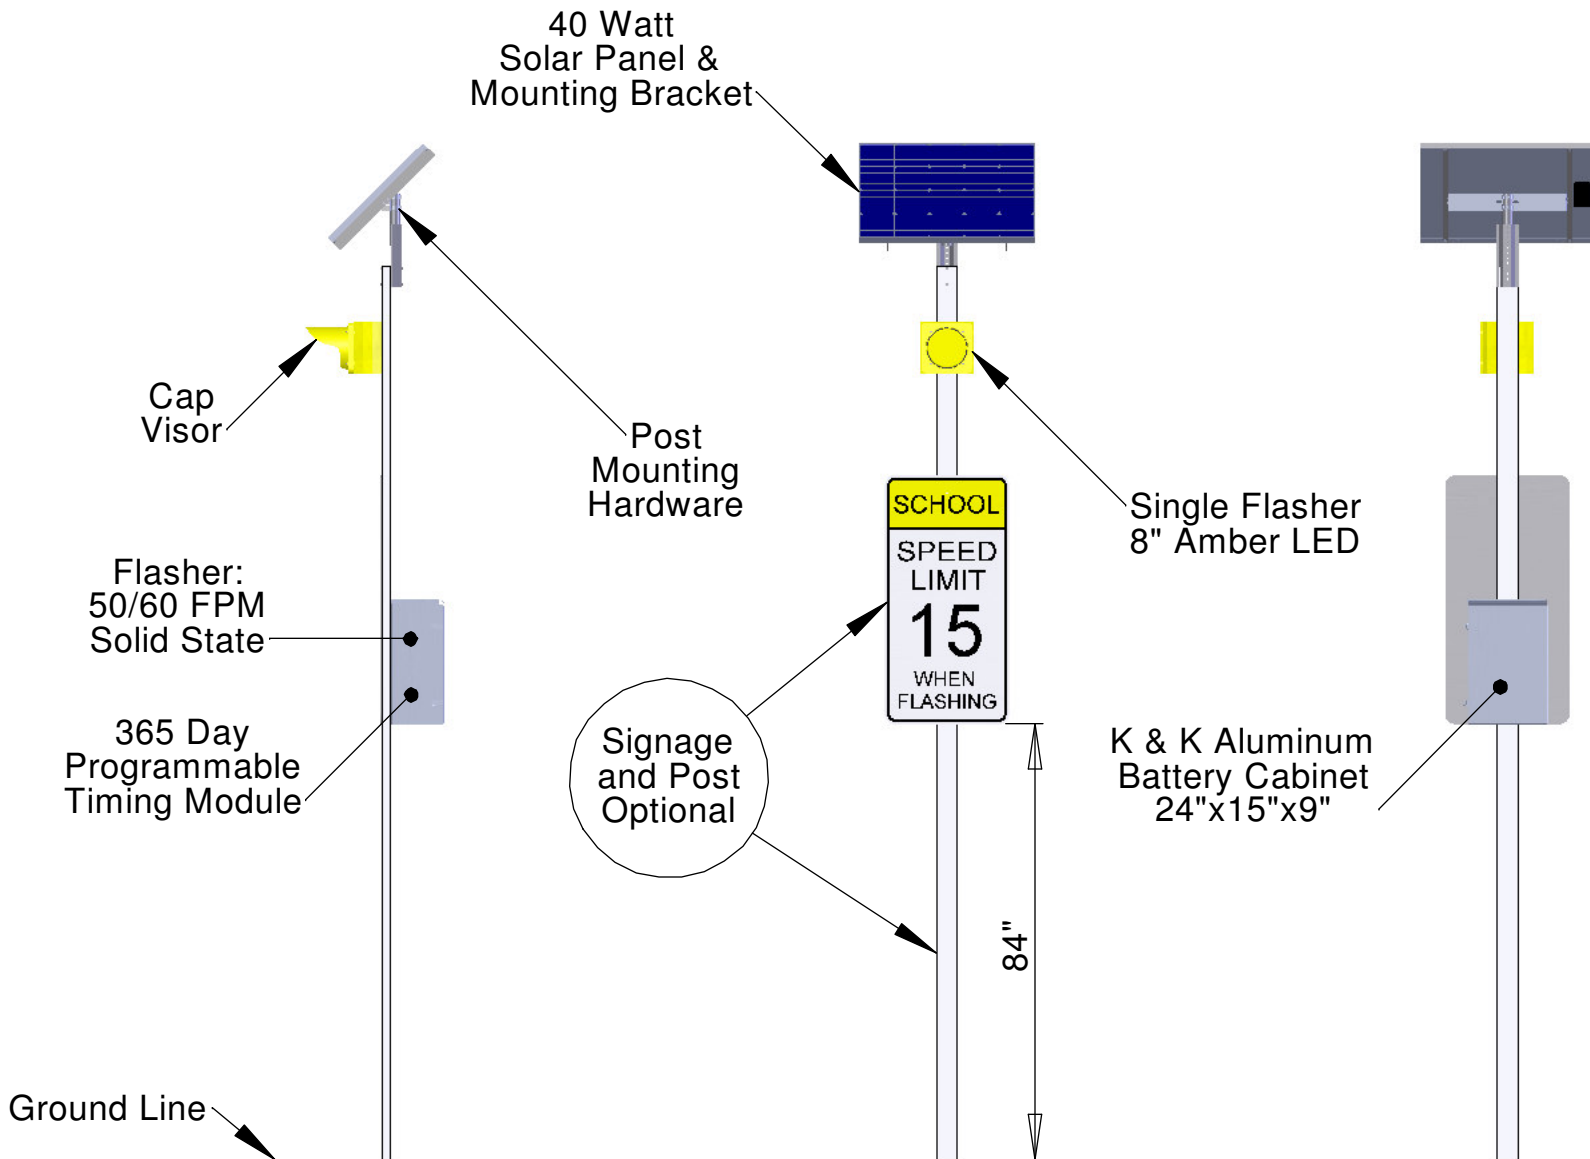

**K & K SYSTEMS, INC.**  
 687 Palmetto Road  
 Tupelo, MS 38801  
 1-888-414-3003 www.k-k-systems.com

**Model 110s (School Zone Flasher)**

**FEATURES**

- Solid State Electronics
- Solar Power
- NCHRP 350 Crash Tested & Accepted
- Meets MUTCD & ITE Standards
- Set Up In 1-2 Hours
- Custom Systems Available

**MOUNTING CAPABILITIES**

- U-Channel Post
- Aluminum Post
- Wooden Post
- Metal Post
- Square Tubing

**POST OPTIONS**

- Aluminum
- U-Channel