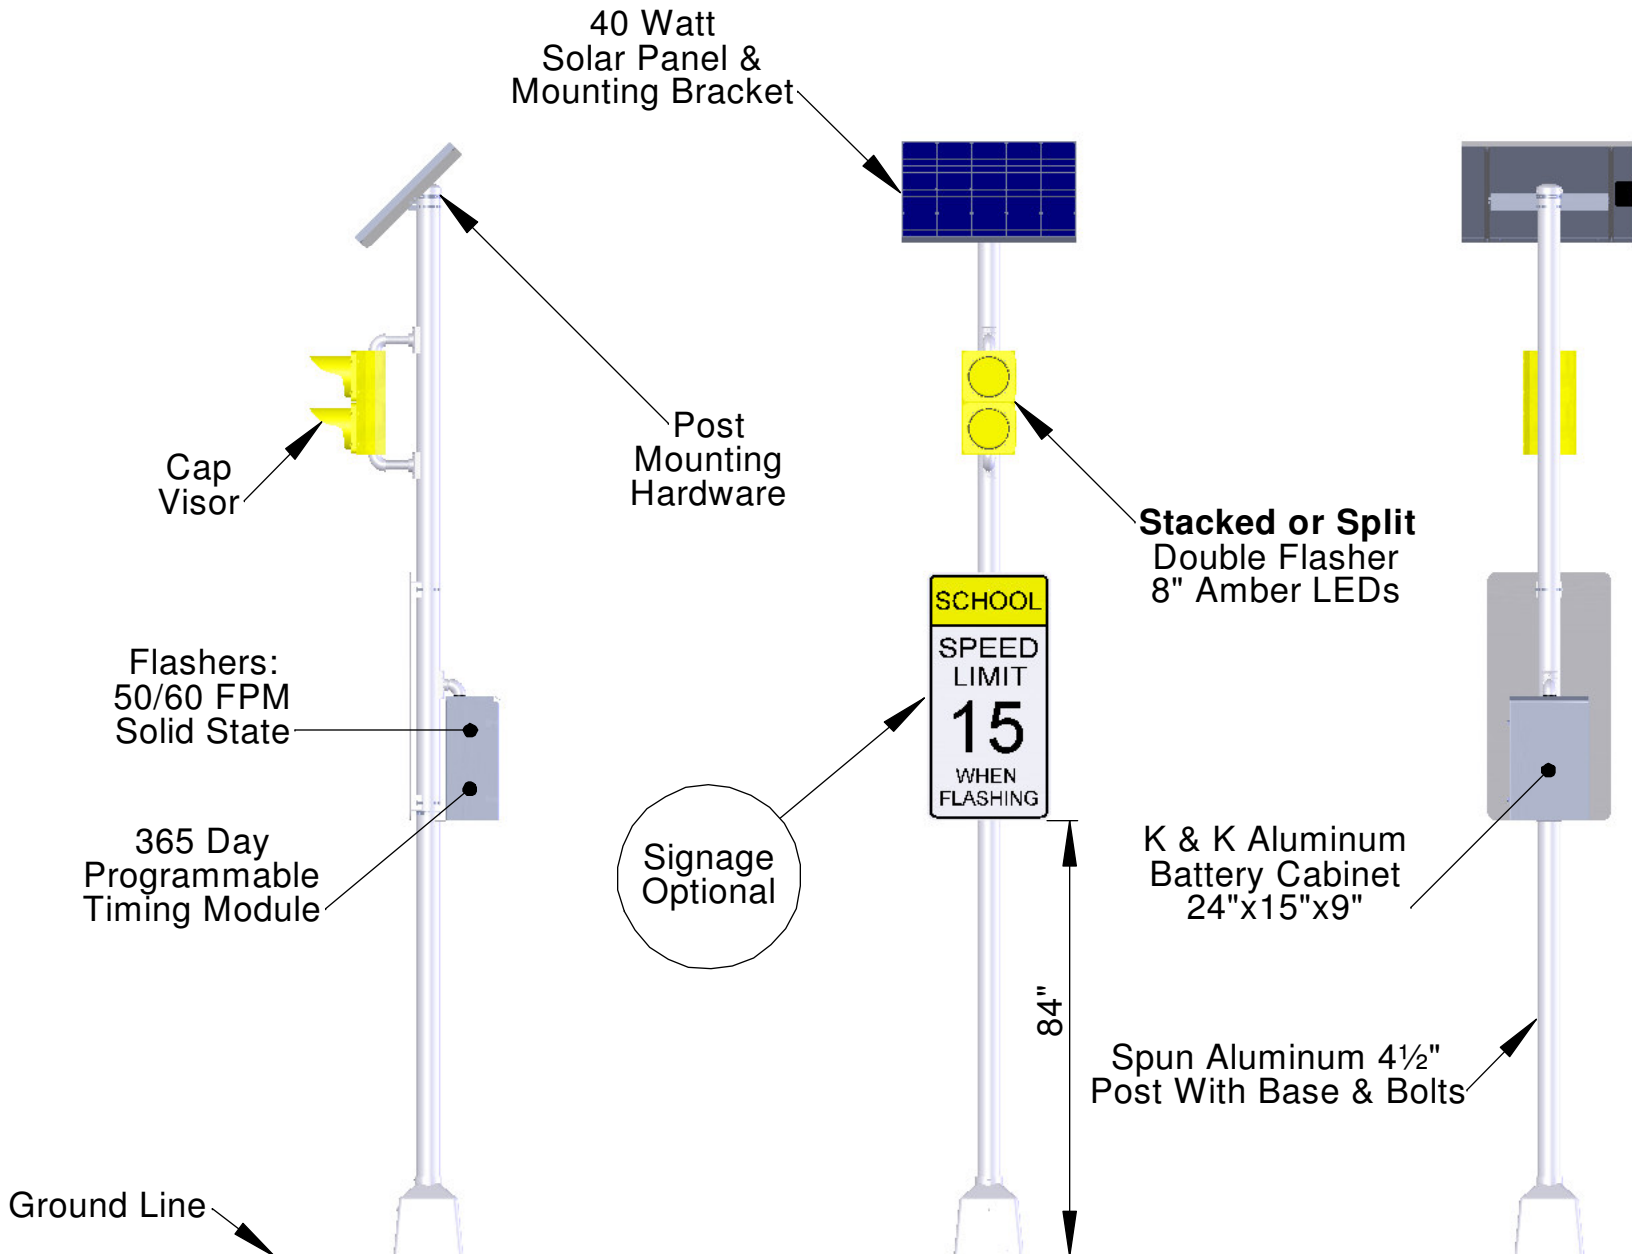

K & K SYSTEMS, INC.
 687 Palmetto Road
 Tupelo, MS 38801
 1-888-414-3003 www.k-k-systems.com

- FEATURES**
- Solid State Electronics
 - Solar Power
 - NCHRP 350 Crash Tested & Accepted
 - Meets MUTCD & ITE Standards
 - Set Up In 1-2 Hours
 - Custom Systems Available
- MOUNTING CAPABILITIES**
- U-Channel Post
 - Aluminum Post
 - Wooden Post
 - Metal Post
 - Square Tubing
- POST OPTIONS**
- Aluminum
 - U-Channel

Model 110 (School Zone Flasher)