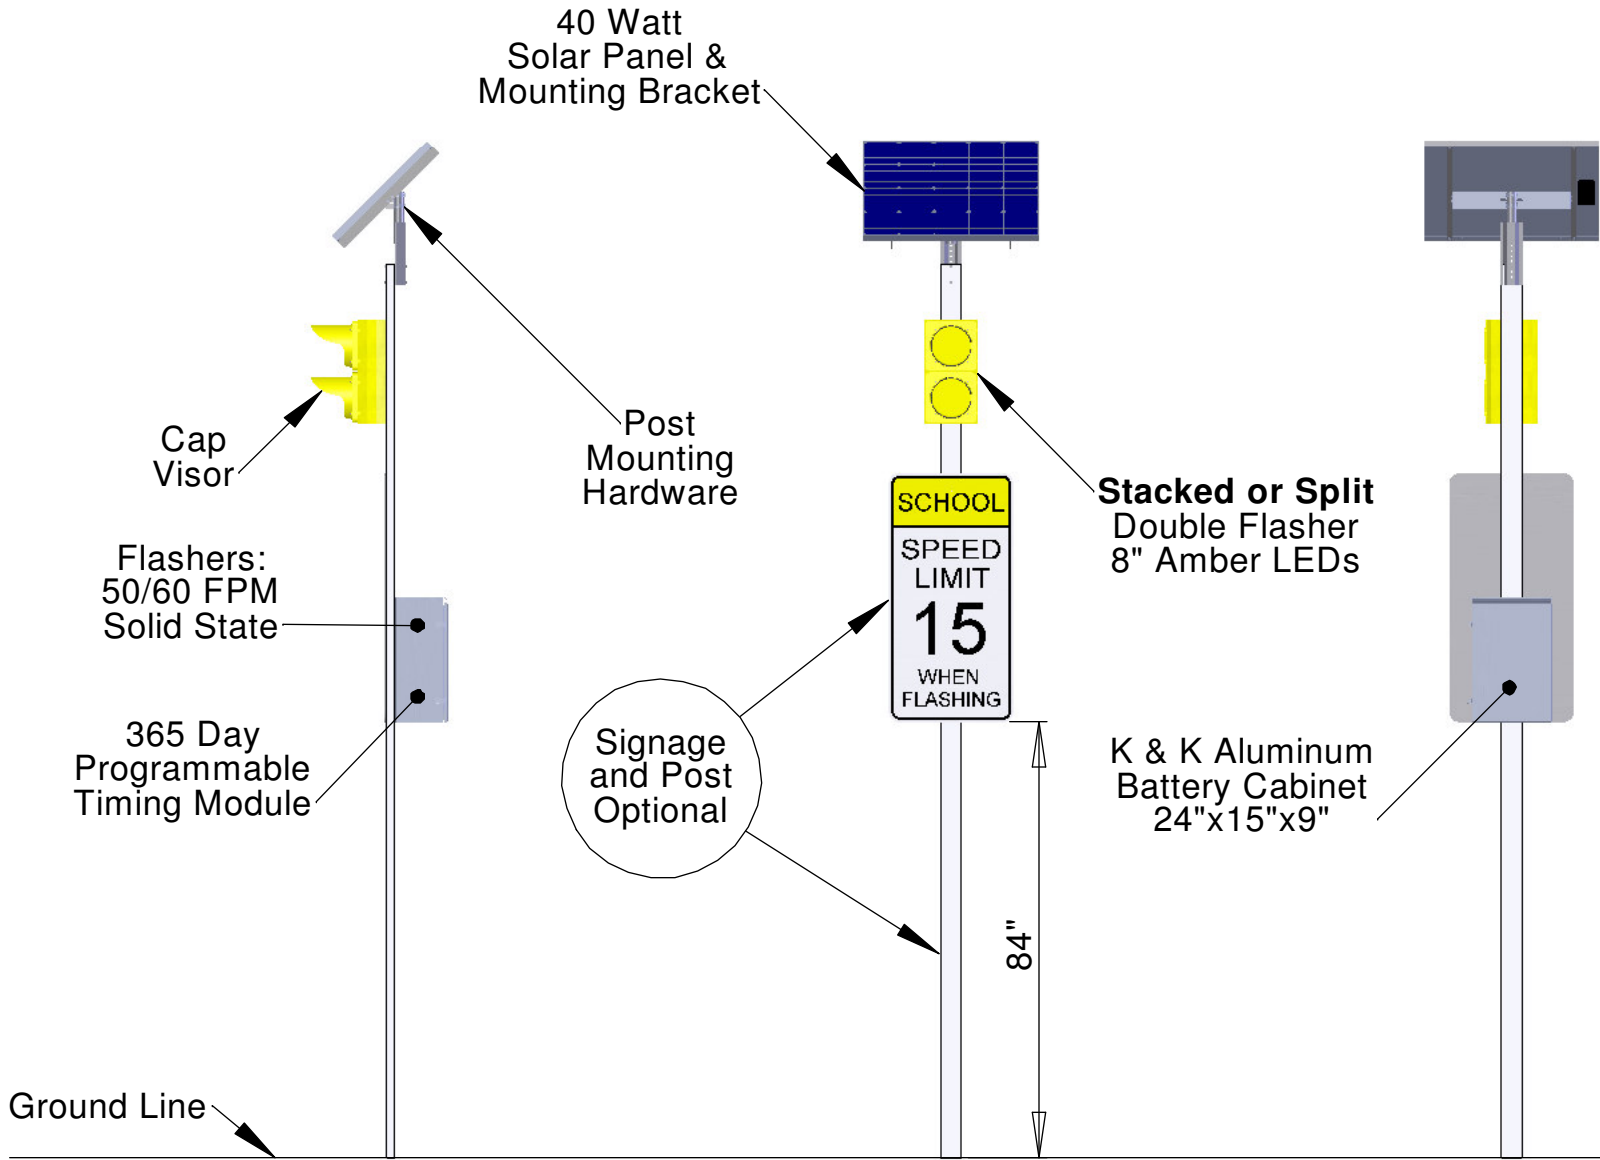

K & K SYSTEMS, INC.
 687 Palmetto Road
 Tupelo, MS 38801
 1-888-414-3003 www.k-k-systems.com

- FEATURES**
- Solid State Electronics
 - Solar Power
 - NCHRP 350 Crash Tested & Accepted
 - Meets MUTCD & ITE Standards
 - Set Up In 1-2 Hours
 - Custom Systems Available
- MOUNTING CAPABILITIES**
- U-Channel Post
 - Aluminum Post
 - Wooden Post
 - Metal Post
 - Square Tubing
- POST OPTIONS**
- Aluminum
 - U-Channel

Model 110 (School Zone Flasher)